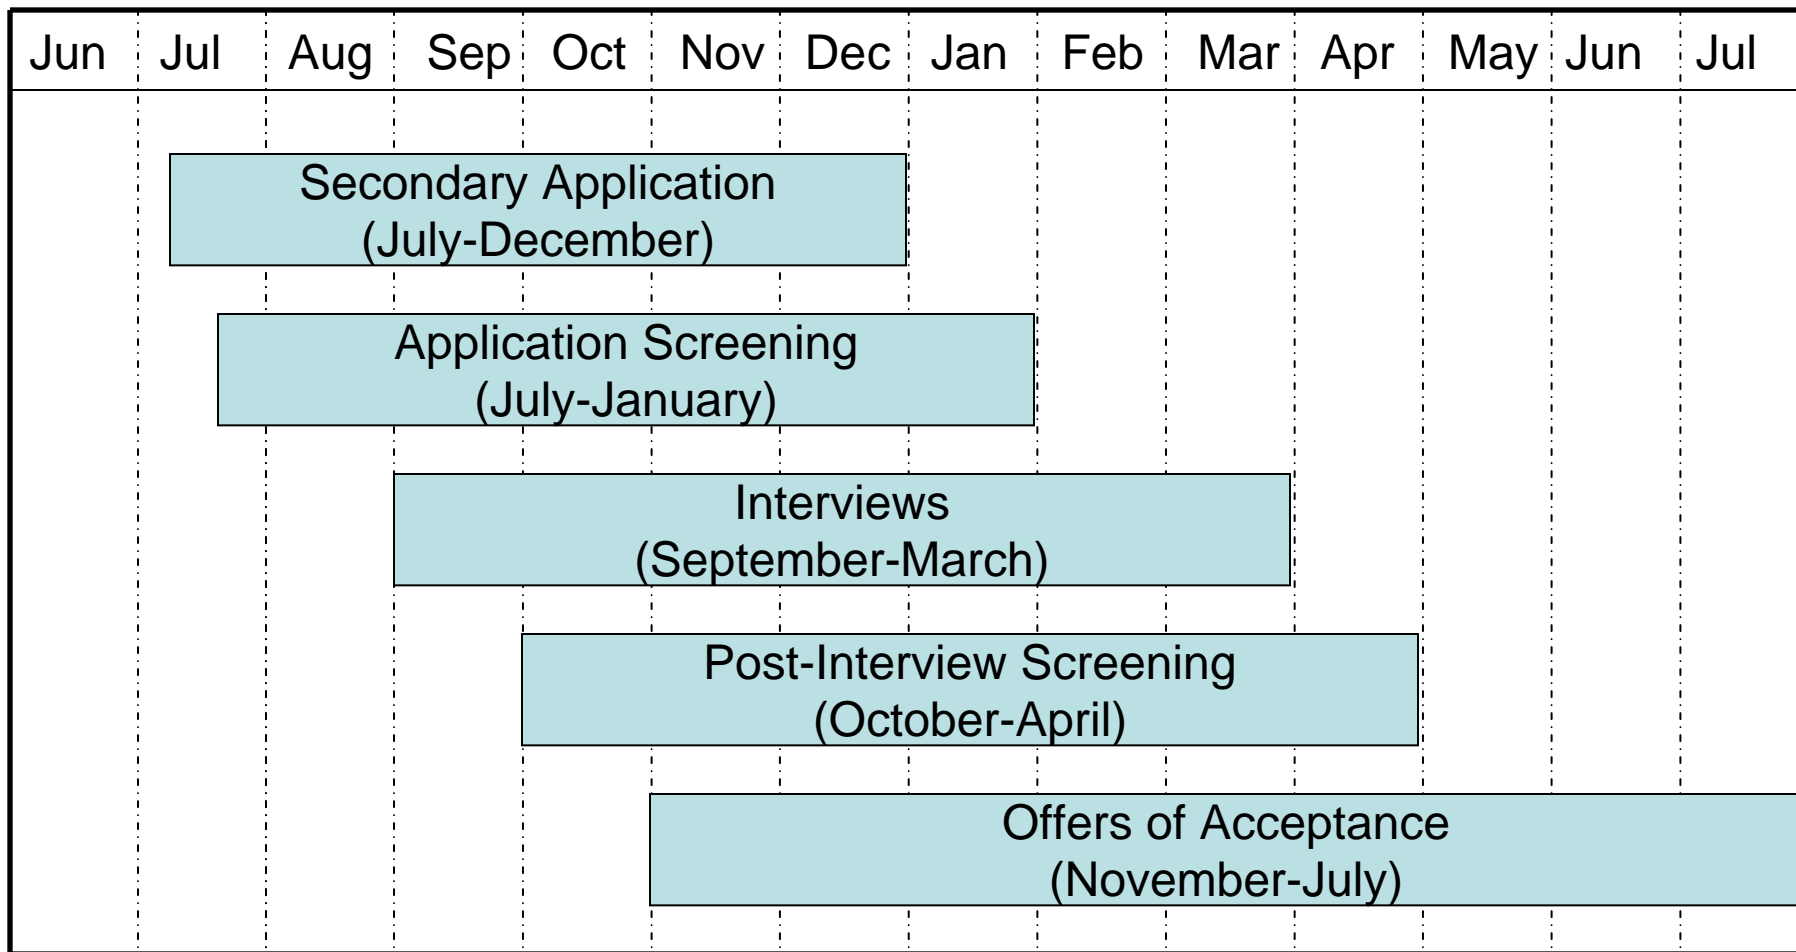

2009-2010 UCD SOM ADMISSIONS CYCLE

To view your individual application status, please access applicant portal at:
<http://hs3applicant.ucdsom.ucdavis.edu/login/login.cfm>