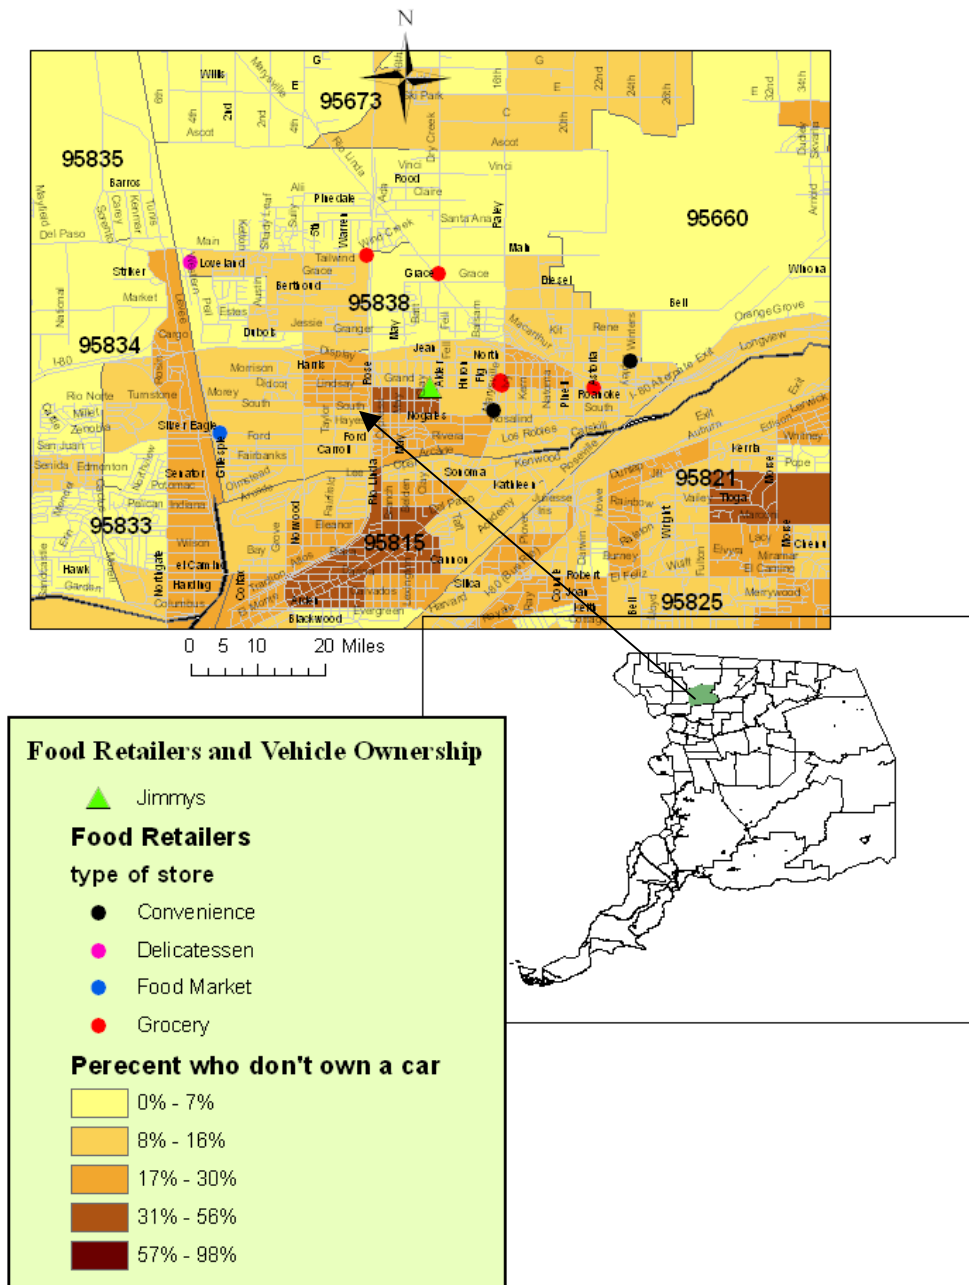

Food retailers and car ownership in Del Paso Heights

9.5% of California's population does not own a car.